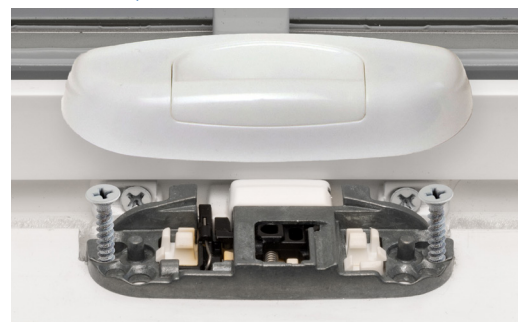

EASY LOCK ACTION!

80 & 70 Series

ALL-ENVIRONMENT VINYL WINDOWS

NEW PAL (Positive Action Lock) OPTION

No need to wonder if your windows are closed and locked. With a single motion, our new PAL lock option automatically locks the window when fully closed. As the moving sash closes, the locking mechanism is engaged by the keeper and locks the window closed.

- Heavy-duty design incorporates more metal surrounding the lock actuator, ensuring increased stability for better, more consistent operation
- Endurance tested to over 36,000 operating cycles
- Passes forced entry requirements for sliding and hung windows
- Stainless steel springs resist effects of coastal or humid environments
- PAL can be converted to an ADA PAL lock by replacing the cover
- Available on 80 and 70 Series sliding and single-hung windows

Smooth, Sleek Cover

The low-profile cover conceals the screws that secure the locking mechanism to the reinforced sash, creating a clean, elegant aesthetic with no unsightly screws.

New ADA PAL Option

Our ADA PAL option features a matching cover design, with an adjustable pull cord to disengage the lock for easy operation and ADA compliance.